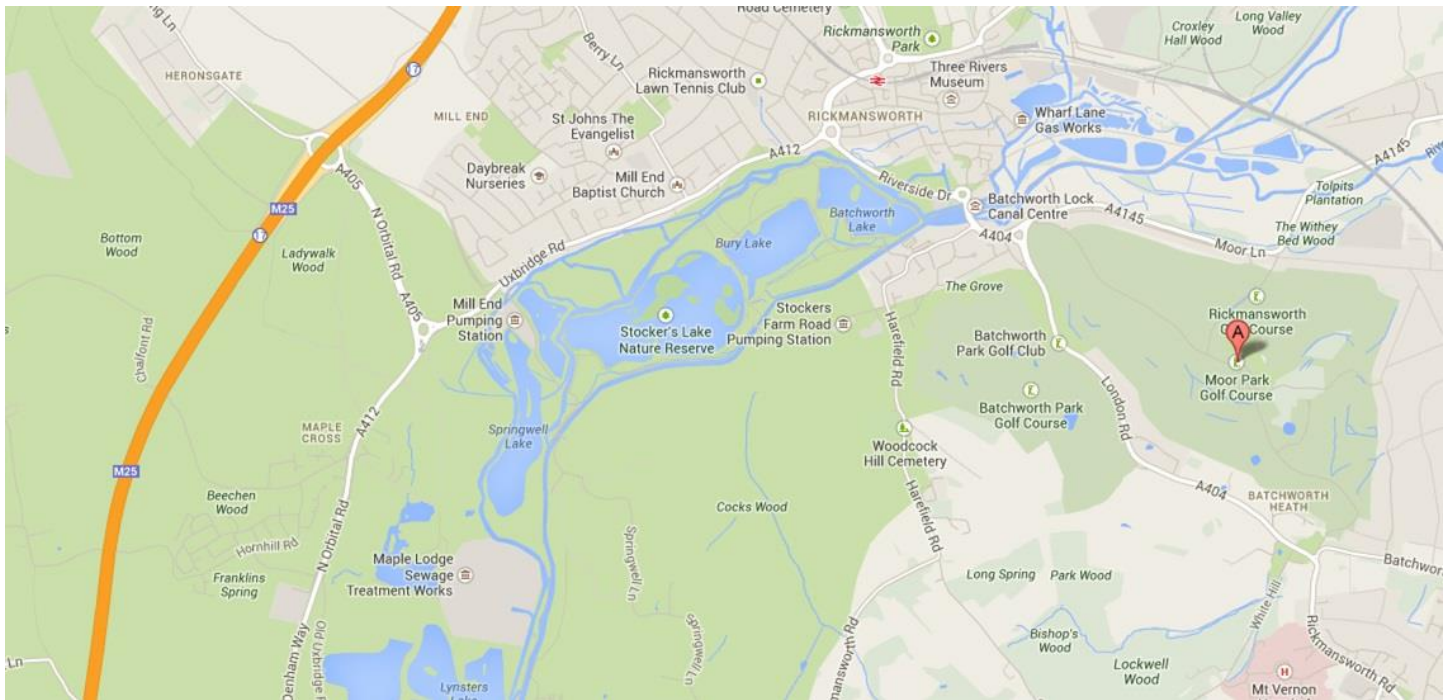

Moor Park Golf Club, Rickmansworth, Hertfordshire WD3 1QN

(Use **WD3 1QL** for Sat Nav Devices)

Direct from Google

Go onto **M3**

At junction **2**, exit onto **M25** toward **M4/M1/Heathrow Airport**

At junction **17**, exit toward **A412/Maple Cross/Rickmansworth**

At the roundabout, take the **3rd** exit onto **Denham Way/N Orbital Rd/A405**

At the roundabout, take the **1st** exit onto **Uxbridge Rd/A412**

At the roundabout, take the **3rd** exit onto **Riverside Dr/A404**

Turn left to stay on **Riverside Dr/A404**

At the roundabout, take the **3rd** exit onto **Church St/A404**

At the roundabout, take the **2nd** exit onto **Moor Ln/A4145**

Turn right

Destination will be on the left